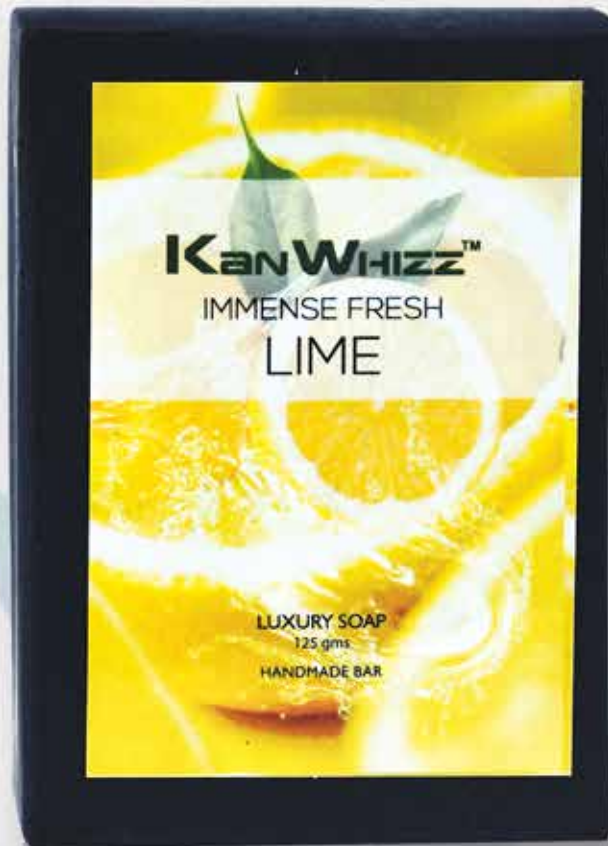

DP: 225

Our Products
PERSONAL CARE

**OCEAN BLUE
DEO.**

*Feel The Freshness &
NO GAS*

DP: 225

Our Products
PERSONAL CARE

**IMMENSE FRESH
LIME LUXURY SOAP
(125 GMS)**

*Hand Made Lime
soap... Natural
Extract of Lemon*